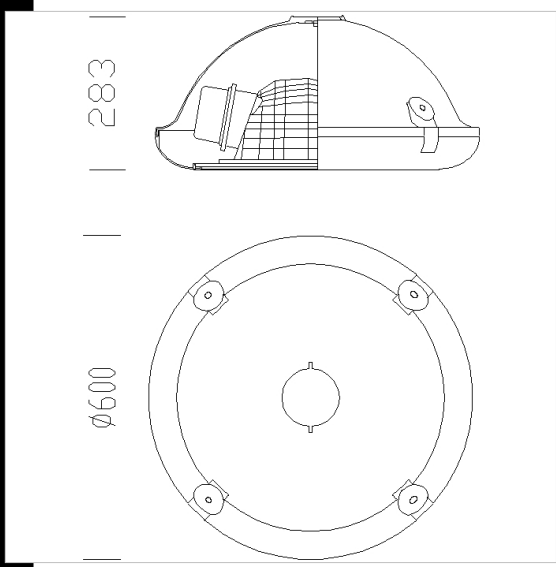

Download

- DXF 2D
  - 3188.dxf
- 3DS
  - disano_3188_sforza.3ds
- 3DM
  - disano_3188_sforza.3dm
- Montaggi
  - comp_sforza_braccio-singolo.dxf
  - 3183-6-8-sforza.pdf