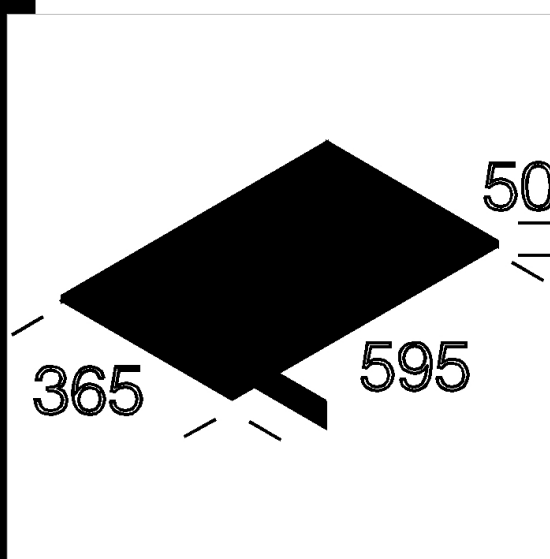

1185 recess frame

In white steel.
Adapter frame for recess mounting of art. 1103 and 1104, in 600x600 false ceilings.

Code	Kg	WTot	Colour
321508-00	1,25	0 W	WHITE

Prodotti

- 1103 Nikos

- 1104 Nikos - asymmetric

The reported luminous flux is the flux emitted by the light source with a tolerance of $\pm 10\%$ compared to the indicated value. The W tot column indicates the total wattage absorbed by the system without exceeding 10% of the indicated