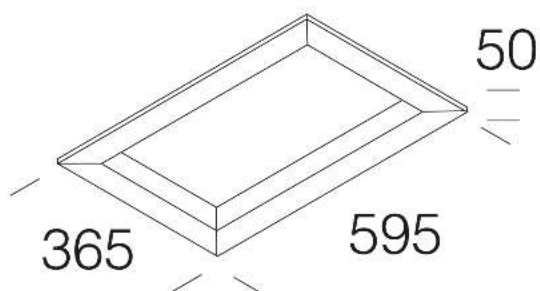

1185 recess frame

In white steel.
Adapter frame for recess mounting of art. 1103 and 1104, in 600x600 false ceilings.

Code	Kg	WTot	Colour
321508-00	1,25	0 W	WHITE

Prodotti

- 1103 Nikos

- 1104 Nikos - asymmetric

The reported luminous flux is the flux emitted by the light source with a tolerance of $\pm 10\%$ compared to the indicated value. The W tot column indicates the total wattage absorbed by the system without exceeding 10% of the indicated