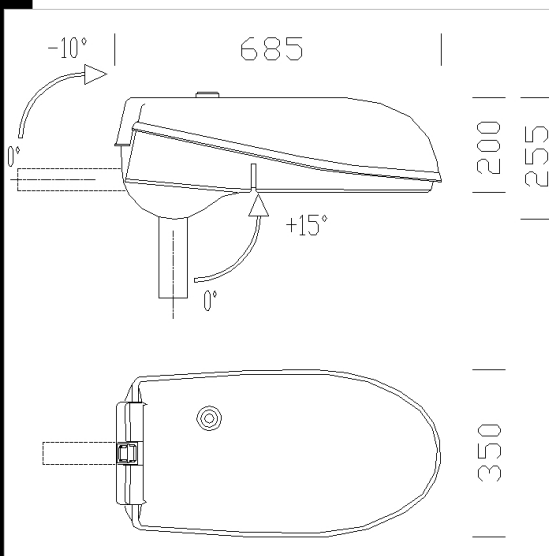

1651 Minitonale

Housing with frame: In die-cast aluminium.
 Reflector: In anodised, polished, pressed 99.85 aluminium, 6/8 m thick, with recovery of unused light. (99.90 aluminium on request).
 Cover: Hinge opening in aluminium, die-cast in a single piece. With stainless steel latches and safety device against accidental opening.
 Diffuser: Tempered glass, 5 mm thick, thermal shock and impact resistant (UNI EN 12150-1:2001 tests).
 Painting: With polyester powder, colour RAL7030/7016 grey.resistant to corrosive and saline environments.
 Electric gear: 230V/50Hz power supply. Silicone wire terminated with clamps in admiralty brass, fiber glass braid,1 sqmm cross-section. Nylon 2P terminal block with maximum allowed lead cross-section of 2.5 sqmm.
 Equipment: When the cover is open, it stays hooked on by a special device against accidental opening for easy maintenance. Environment-friendly gasket. Rotating socket with protractor scale to fit the housing either to mast top or mast arm, Ø60/76 mm connector and standard knife switch.
 Regulations: Produced according to applicable EN60598-1 CEI 34-21 standards, IP66IK8 degree of protection for the lamp housing and IP44IK8 for the gear box according to EN60529 standards. Insulation class II.
 Wind surface: 1352 sqcm.
 Non-polluting louvre, ideal for installation in zone 1 (UNI10819), with suitable inclination.

Accessories

- 130 Ø76 pole adapter