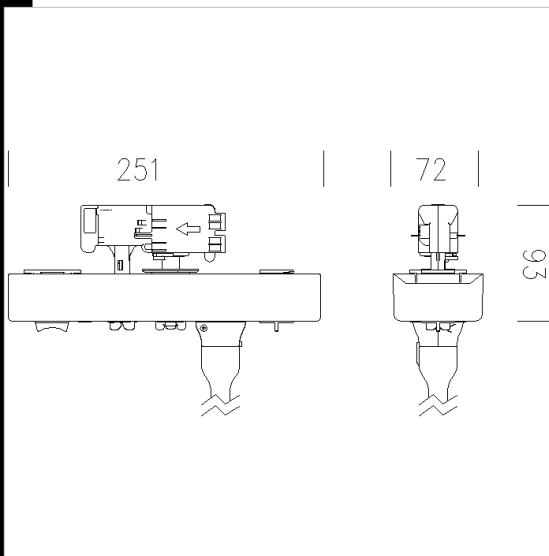

## 6324 Attack projector

Box door spotlights cast aluminum. To install projectors Fosnova

Code	Kg	WTot	Colour
237437-00	0.05	0 W	WHITE

### Products

- 6301 Elesystem T8

- 6311 Elesystem T8

- 6315 Elesystem T5

- 6305 Elesystem T5

The reported luminous flux is the flux emitted by the light source with a tolerance of  $\pm 10\%$  compared to the indicated value. The W tot column indicates the total wattage absorbed by the system without exceeding 10% of the indicated