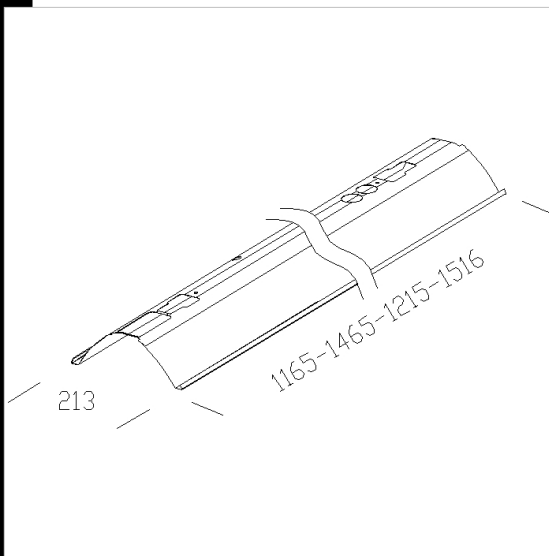

6321 wide beam reflector

Optical diffuser sheet. for both mono and twin-lamp fixtures. Using the acc set. 6316

Download

DXF 2D
- 6317.dxf

Code	Gear	Kg	Watt	Base	Lamps	Colour
237426-00		1.70	28/54		--	ALUMINIUM
237428-00		2.10	35/49/80		--	ALUMINIUM
237429-00		2.32	58		--	ALUMINIUM
237427-00		1.85	36		--	ALUMINIUM