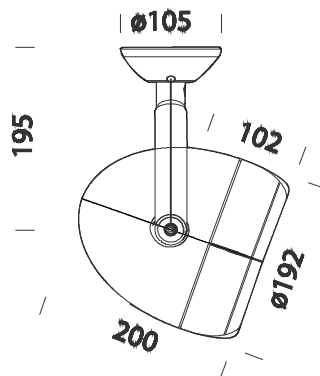

Leo 7 ESALED FULLCOLOR

Code	Gear	Kg	Colour	Dimensions	W Tot	lamp
22811214-00	CLD CELL	1.80	white	200x192x200 Ø192	20	ESALED fullcolor-350mA-40°
22811274-00	CLD CELL	1.80	met. silver	200x192x200 Ø192	20	ESALED fullcolor-350mA-40°

Housing: Die cast aluminium with openable frame designed with bayonet coupling to allow easy lamp maintenance.

Painting: Acrylic resin based UV resistant powder paint.

Equipment: supplied complete with adjustable bracket (on vertical axis with 355° rotation) in die cast aluminium providing internal passage for wires.