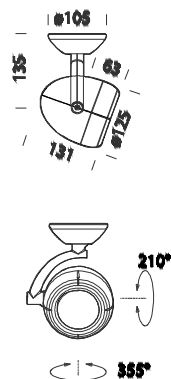

## Mini Leo 2 - FORTIMO Integrated

Code	Gear	Kg	Colour	Dimensions	W Tot	lamp
22810910-00	CLD CELL	1.10	white	131x140x125 Ø125	13	LED FORTIMO Integrated-675lm-3000k - 24°-CRI 80
22810970-00	CLD CELL	1.10	met. silver	131x140x125 Ø125	13	LED FORTIMO Integrated-675lm-3000k - 24°-CRI 80

Housing: Die cast aluminium with openable frame designed with bayonet coupling to allow easy lamp maintenance.

Painting: Acrylic resin based UV resistant powder paint.

Equipment: supplied complete with adjustable bracket (on vertical axis with 355° rotation) in die cast aluminium providing internal passage for wires.