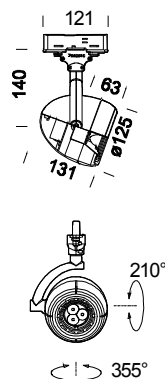

## Mini Leo 3 - LED

Code	Gear	Kg	Colour	Dimensions	W Tot	lamp
22710974-00	CLD CELL-F	0.90	met. silver	131x140x125 Ø125	8	POWERLED white-540lm-3000K-10°
22710976-00	CLD CELL-F	0.90	met. silver	131x140x125 Ø125	8	POWERLED white-645lm-6000K-10°

Housing: Die cast aluminium with openable frame designed with bayonet coupling to allow easy lamp maintenance.

Painting: Acrylic resin based UV resistant powder paint.

Equipment: supplied complete with adjustable bracket (on vertical axis with 355° rotation) in die cast aluminium providing internal passage for wires.