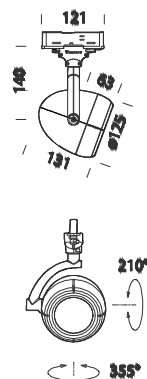

Mini Leo 2 - FORTIMO Integrated

Code	Gear	Kg	Colour	Dimensions	W Tot	lamp
22710910-00	CLD CELL-F	1.10	white	131x140x125 Ø125	13	LED FORTIMO Integrated-675lm-3000k - 24°-CRI 80
22710970-00	CLD CELL-F	1.10	met. silver	131x140x125 Ø125	13	LED FORTIMO Integrated-675lm-3000k - 24°-CRI 80

Housing: Die cast aluminium with openable frame designed with bayonet coupling to allow easy lamp maintenance.

Painting: Acrylic resin based UV resistant powder paint.

Equipment: supplied complete with adjustable bracket (on vertical axis with 355° rotation) in die cast aluminium providing internal passage for wires.