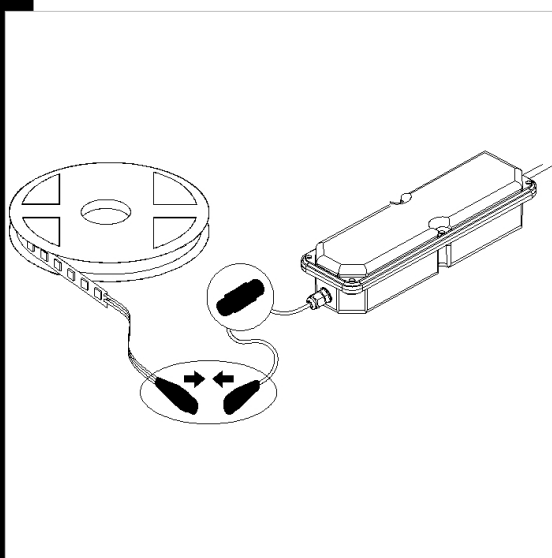

Code	Gear	Kg	Watt	Base	Lamps	Colour
22485323-00	CLD S+L	0.06	LED strip 30LED/m	-	24V - 660lm-5700K - 120°-na	
22485313-00	CLD S+L	0.07	LED strip 60LED/m	-	24V - 1320lm-5700K - 120°-na