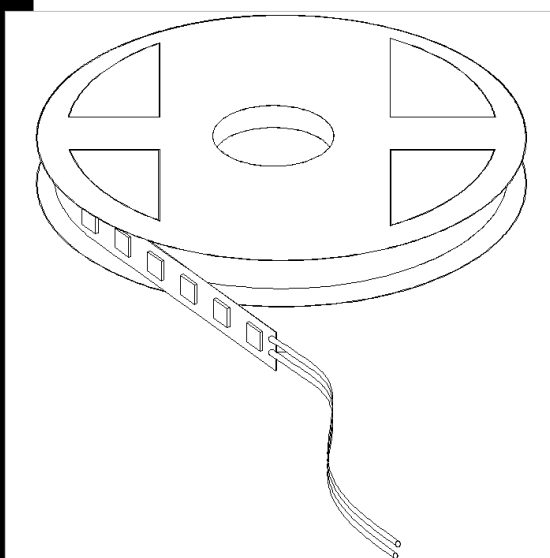

Download

DXF 2D
- strip.dxf

Striscia LED 24V - 5700K - IP65 High Performance

LED rows to be applied on smooth, clean and dry surfaces with 3M adhesive. Avoid installation on sharp surfaces and pay attention not to damage components.

The power supply should be purchased separately. *Note: never cutting strip. The 24V version enables to reduce the section of the electrical cable to cover longer distances. Upon request: dimmable with DMX controller.
LED 24V = 14.4W/m - 600mA

Code	Gear	Kg	Watt	Base	Lamps	Colour
22485213-00	CLD S+L	0,25	LED strip 60LED/m	-	24V - 1320lm-5700K - 120°-na	