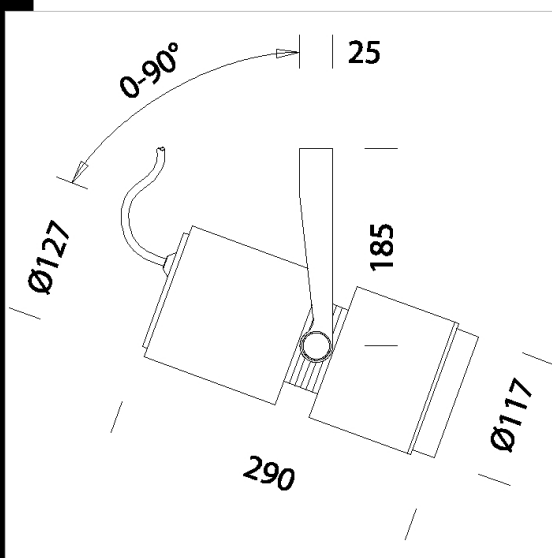

Download

DXF 2D
- zoom2.dxf

Zoom 2

Reflector: version with wide-beam optics.
Version supplied only with bracket and electric cable. To be used with electric adapter and a mechanical connection acc. 22093371/93315-00 for track mounting. Use acc. 22091470/91410-00 for base mounting.

Code	Gear	Kg	Lumen-K-CRI	WTot	Base	Colour
22290116-00	CELL	2.05	CDM-T 70-6600lm-3000K-Ra 1b	81 W	G12	WHITE

Accessories

- Power adapter

- Mechanical adapter

- Base

The reported luminous flux is the flux emitted by the light source with a tolerance of $\pm 10\%$ compared to the indicated value. The W tot column indicates the total wattage absorbed by the system without exceeding 10% of the indicated