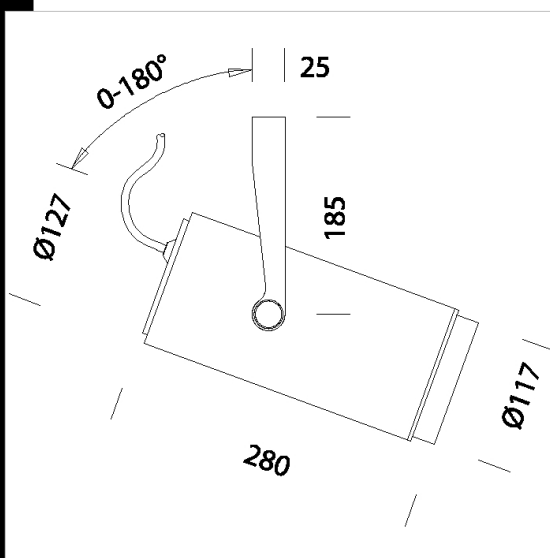

**Download**

DXF 2D  
- zoom1.dxf

## Zoom 1

Reflector: version with wide-beam optics.  
Version supplied only with bracket and electric cable. To be used with electric adapter and a mechanical connection acc. 22093371/93315-00 for track mounting. Use acc. 22091470/91410-00 for base mounting.

Code	Gear	Kg	Lumen-K-CRI	WTot	Base	Colour
22290017-00	CELL	2.95	CDM-T 50 elite-5500lm-3000K-Ra 90	58 W	G12	BIANCO
22290075-00	CNR-L	2.45	CDM-T 35-3500lm-3000K-Ra 1b	43 W	G12	ARGENTO
22290077-00	CELL	2.95	CDM-T 50 elite-5500lm-3000K-Ra 90	58 W	G12	ARGENTO

### Accessories

- Power adapter

- Mechanical adapter

- Base

The reported luminous flux is the flux emitted by the light source with a tolerance of  $\pm 10\%$  compared to the indicated value. The W tot column indicates the total wattage absorbed by the system without exceeding 10% of the indicated