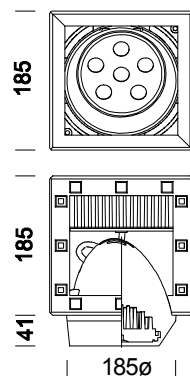

Compendio - ESALED

Code	Gear	Kg	Colour	W Tot	lamp
22281274-00	CLD CELL	3.70	met. silver	18	ESALED-1800lm-3000K - 10°-CRI 80
22281271-00	CLD CELL	3.70	met. silver	18	ESALED-1800lm-3000K - 25°-CRI 80
22281272-00	CLD CELL	3.70	met. silver	18	ESALED-1800lm-3000K - 40°-CRI 80
22281273-00	CLD CELL	3.70	met. silver	18	ESALED-1800lm-3000K - 60°-CRI 80