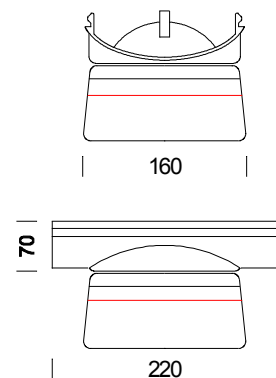

Ovale metal halide spot

Code	Gear	Reflector	Kg	Colour	Dimensions	lamp
22231262-00	CNR-L	V	3.0	met. silver		JM-TS 70-Rx7s-5700lm-4000k-Ra 1b
22231212-00	CNR-L	V	3.0	white	220x160x70	JM-TS 70-Rx7s-5700lm-4000k-Ra 1b
22231272-00	CNR-L	V	3.0	met. grey	220x160x70	JM-TS 70-Rx7s-5700lm-4000k-Ra 1b

Spot with JM-TS 70W lamp, black four-sided shutter and front protective glass.

Cover in die-cast aluminium.

To be applied on structural "S" module.