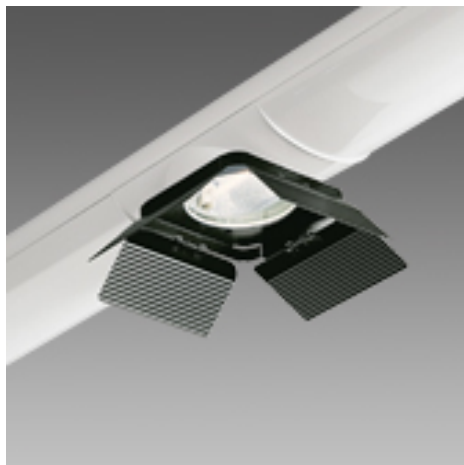

Ovale metal halide spot

Code	Gear	Reflector	Kg	Colour	Dimensions	lamp
22231262-00	CNR-L	V	3.0	met. silver		JM-TS 70-Rx7s-5700lm-4000k-Ra 1b
22231212-00	CNR-L	V	3.0	white	220x160x70	JM-TS 70-Rx7s-5700lm-4000k-Ra 1b
22231272-00	CNR-L	V	3.0	met. grey	220x160x70	JM-TS 70-Rx7s-5700lm-4000k-Ra 1b

Spot with JM-TS 70W lamp, black four-sided shutter and front protective glass.

Cover in die-cast aluminium.

To be applied on structural "S" module.