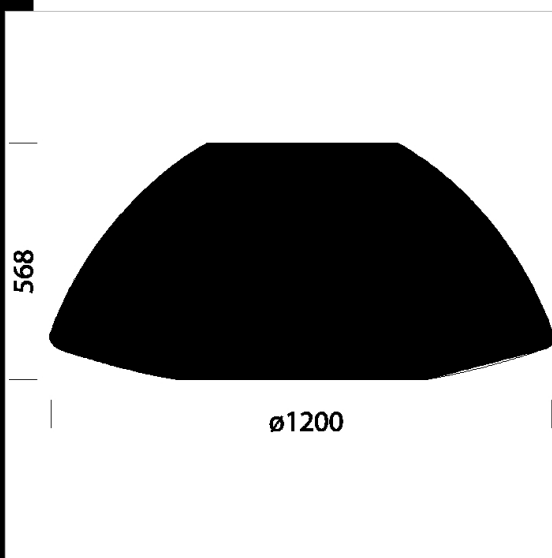

## Minerva 70 + 55

Is a large suspension lamp made of plastic, is an original lighting system that is particularly ideal for where next to white light, which is more suitable for use during the day, LED lights offer a wide range of colour schemes

Code	Gear	Kg	Watt	Base	Lamps	Colour
22213012-00	CELL	15,00	CDM-T 70 + FC-T 55	G12+2Gx13	--	WHITE