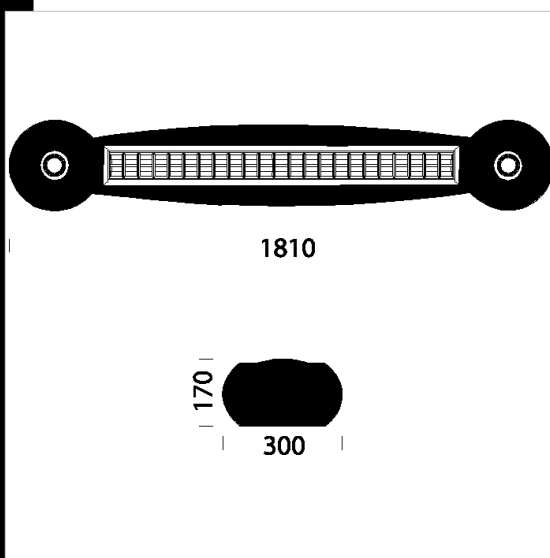

Code	Gear	Kg	Watt	Base	Lamps	Colour
22212314-00	CLD CELL	12,60	LED 21W 1+1 Low Glare 8W + RGB		3245lm + 800lm-4000K + 3000K-CRI>80	WHITE
22212315-00	CLD CELL	12,60	LED 28W 1+1 Low Glare 8W + RGB		4325lm + 800lm-4000K + 3000K-CRI>80	WHITE
22212316-00	CLD CELL	13,00	LED 42W 1+1 Low Glare 8W + RGB		6490lm + 800lm-4000K + 3000K-CRI>80	WHITE
22212317-00	CLD CELL	13,00	LED 56W 1+1 Low Glare 8W + RGB		8650lm + 800lm-4000K + 3000K-CRI>80	WHITE

Accessories