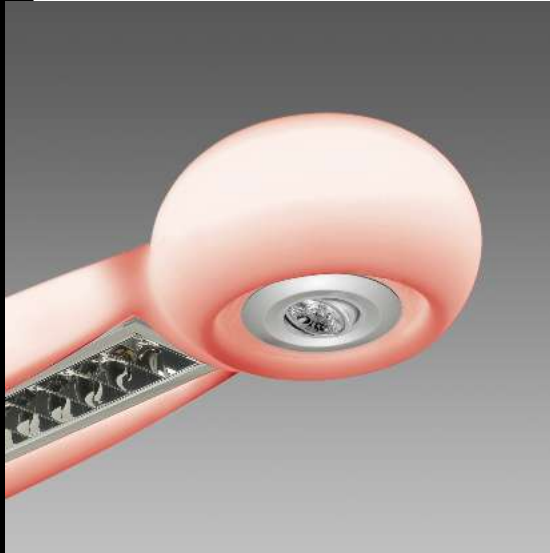

## Navigator 4 - SPOT Low Glare + RGB LED strip - Design Paolo Bistacchi

Outer casing: made of plastic material, available in different colours, including semi-transparent shades for the LED and LED RGB versions.

Inner casing: in sheet steel, 6/10 thick, white polyester powder coating, UV stabilized. Metal silver outer edge.

Optics: Dark light double parabolic louvres, lengthwise and crosswise in high-reflection aluminium, anti-reflection and anti-iridescence multi layer PVD treatment, very low luminance.

Regulations: manufactured in compliance with EN60598-1 CEI 34/21 standards. Protection levels comply with EN60529 standards.

Code	Gear	Kg	Watt	Base	Lamps	Colour
22212314-00	CLD CELL	12,60	LED 21W 1+1 Low Glare 8W + RGB		3245lm + 800lm-4000K + 3000K-CRI>80	WHITE
22212315-00	CLD CELL	12,60	LED 28W 1+1 Low Glare 8W + RGB		4325lm + 800lm-4000K + 3000K-CRI>80	WHITE
22212316-00	CLD CELL	13,00	LED 42W 1+1 Low Glare 8W + RGB		6490lm + 800lm-4000K + 3000K-CRI>80	WHITE
22212317-00	CLD CELL	13,00	LED 56W 1+1 Low Glare 8W + RGB		8650lm + 800lm-4000K + 3000K-CRI>80	WHITE