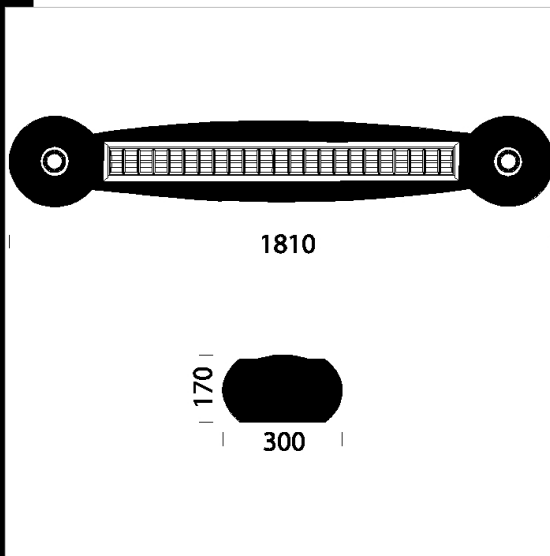

Navigator 4 - SPOT Low Glare + RGB LED strip - Design Paolo Bistacchi

Outer casing: made of plastic material, available in different colours, including semi-transparent shades for the LED and LED RGB versions.

Inner casing: in sheet steel, 6/10 thick, white polyester powder coating, UV stabilized. Metal silver outer edge.

Optics: Dark light double parabolic louvres, lengthwise and crosswise in high-reflection aluminium, anti-reflection and anti-iridescence multi layer PVD treatment, very low luminance.

Regulations: manufactured in compliance with EN60598-1 CEI 34/21 standards. Protection levels comply with EN60529 standards.

Code	Gear	Kg	Watt	Base	Lamps	Colour
22212314-00	CLD CELL	12,60	LED 21W 1+1 Low Glare 8W + RGB		3245lm + 800lm-4000K + 3000K-CRI>80	WHITE
22212315-00	CLD CELL	12,60	LED 28W 1+1 Low Glare 8W + RGB		4325lm + 800lm-4000K + 3000K-CRI>80	WHITE
22212316-00	CLD CELL	13,00	LED 42W 1+1 Low Glare 8W + RGB		6490lm + 800lm-4000K + 3000K-CRI>80	WHITE
22212317-00	CLD CELL	13,00	LED 56W 1+1 Low Glare 8W + RGB		8650lm + 800lm-4000K + 3000K-CRI>80	WHITE

Accessori