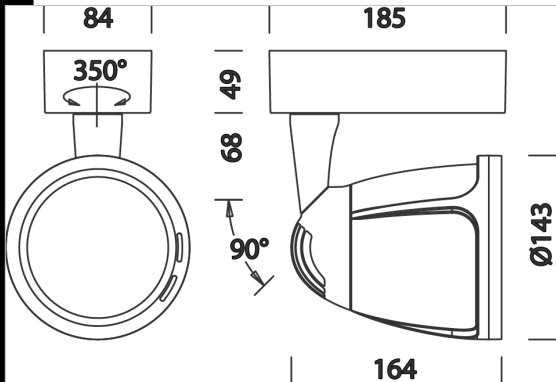

Code	Gear	Kg	Lumen Output-K-CRI	WTot	Colour
22206010-00	CLD-D	1.75	LED COB-3877lm-3000K-45°-CRI>90	39 W	WHITE
22206070-00	CLD-D	1.70	LED COB-3877lm-3000K-45°-CRI>90	39 W	SILVER
22206030-00	CLD-D	1.68	LED COB-3877lm-3000K-45°-CRI>90	39 W	BLACK
22206011-00	CLD-D	1.70	LED COB-4148lm-4000K - 45°-CRI>90	39 W	WHITE
22206031-00	CLD-D	1.68	LED COB-4148lm-4000K - 45°-CRI>90	39 W	BLACK
22206071-00	CLD-D	1.75	LED COB-4148lm-4000K - 45°-CRI>90	39 W	SILVER
22206013-00	CLD-D	1.85	LED COB-4937lm-3000K-45°-CRI>90	53 W	WHITE
22206033-00	CLD-D	1.71	LED COB-4937lm-3000K-45°-CRI>90	53 W	BLACK
22206073-00	CLD-D	1.70	LED COB-4937lm-3000K-45°-CRI>90	53 W	SILVER
22206014-00	CLD-D	1.68	LED COB-5309lm-4000K-45°-CRI>90	53 W	WHITE
22206034-00	CLD-D	1.71	LED COB-5309lm-4000K-45°-CRI>90	53 W	BLACK
22206074-00	CLD-D	1.68	LED COB-5309lm-4000K-45°-CRI>90	53 W	SILVER

The reported luminous flux is the flux emitted by the light source with a tolerance of ± 10% compared to the indicated value. The W tot column indicates the total wattage absorbed by the system without exceeding 10% of the indicated