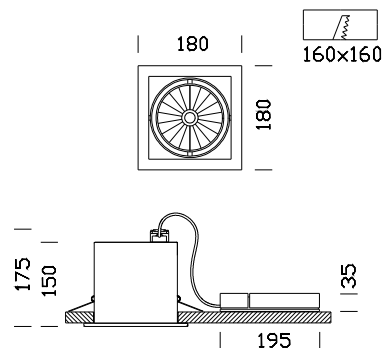

Store 1

Code	Gear	Kg	Colour	Dimensions	W Tot	lamp
22186311-00	CLD CELL	1.10	white	180x180x175	28	LED white 3000-3000lm-3000K - FS-CRI 80
22186310-00	CLD CELL	1.10	white	180x180x175	28	LED white 3000-3000lm-3000K - FL-CRI 80
22186211-00	CLD CELL	1.10	white	180x180x175	19	LED white 2000-2000lm-3000K - FS-CRI 80
22186210-00	CLD CELL	1.10	white	180x180x175	19	LED white 2000-2000lm-3000K - FL-CRI 80
22186613-00	CLD CELL	1.10	white	180x180x175	45	LED white 4500-4500lm-3000K - FL-CRI 80
22186614-00	CLD CELL	1.10	white	180x180x175	43	LED white 4500-4500lm-4000K - FL-CRI 80

Equipment: Supplied with springs ensuring perfect adherence to 1 to 25 mm thick false ceilings.

Terminal block: maximum allowed lead cross section 1,5mm²

Regulations: Manufactured in accordance with EN 60598-1-CEI 34-21 standards. Degree of protection in accordance with EN60529 standard.