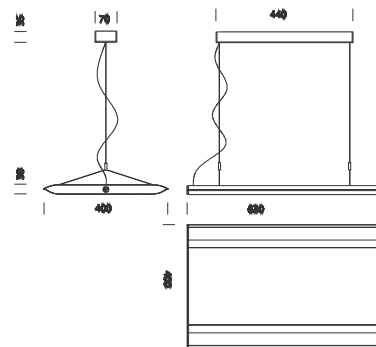

Slim 1

Code	Gear	Kg	Colour	Dimensions	W Tot	lamp
22182970-00	CLD CELLDD	2.50	met. silver	630x400x30	30	LED white 30W-3900lm-4000K-CRI 80
22182930-00	CLD CELLDD	2.50	black	630x400x300	30	LED white 30W-3900lm-4000K-CRI 80

With Slim, LED lighting makes a step forwards.

With a simple form, which is the result of a complex design, Slim is an object full of technological innovation designed by Giugiaro Architettura for Fosnova (Disano illuminazione). It has the typical appeal of new design trends and the quality of industrial products: small, simple-to-use, versatile, and with technologically advanced performance.

Slim takes full advantage of the LED technology with a highly innovative product: the particular location of LEDs within the fixture generates, through its complex optics design, a reflected light capable of ensuring the maximum level of comfort and functionality.