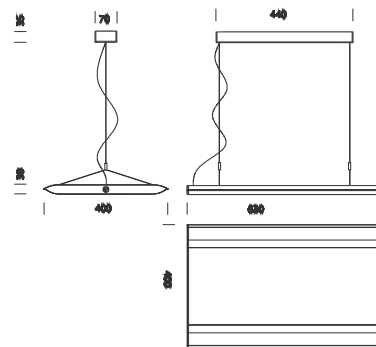

Slim 2

CLD
CELLD
-DIG

IP40

IK07

HOTEL
★ ★ ★

Code	Gear	Kg	Colour	Dimensions	W Tot	lamp
22182771-00	CLD CELLDD	2.50	met. silver	630x400x30	30	LED white 30W-3900lm-4000K-CRI 80
22182731-00	CLD CELLDD	2.50	black	630x400x30	30	LED white 30W-3900lm-4000K-CRI 80

With Slim, LED lighting makes a step forwards.

With a simple form, which is the result of a complex design, Slim is an object full of technological innovation designed by Giugiaro Architettura for Fosnova (Disano illuminazione). It has the typical appeal of new design trends and the quality of industrial products: small, simple-to-use, versatile, and with technologically advanced performance.

Slim takes full advantage of the LED technology with a highly innovative product: the particular location of LEDs within the fixture generates, through its complex optics design, a reflected light capable of ensuring the maximum level of comfort and functionality.