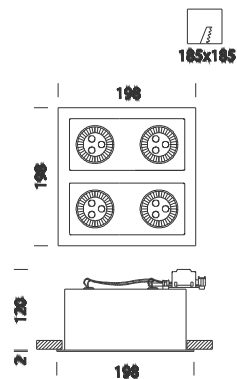

Minishop 4 - A - LED 7W - DIMM - 220-240V

Code	Gear	Kg	Colour	Dimensions	W Tot	lamp
22182676-00	CLD CELL	2.20	met. silver	380x106x120	7	POWERLED 7W-GU10-450lm-3000K - 25°

Housing: Steel plate.

Coating: Humidity resistant acrylic-resin liquid paint, UV-stabilised.