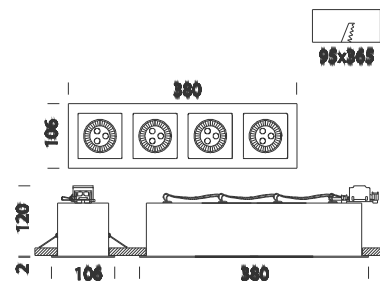

Minishop 4 line - A - POWERLED 7W - DIMM - 220-240V

Code	Gear	Kg	Colour	Dimensions	W Tot	lamp
22182674-00	CLD CELL	2.20	met. silver	195x195x120	7	POWERLED 7W-GU10-450lm-3000K - 25°

Housing: Steel plate.