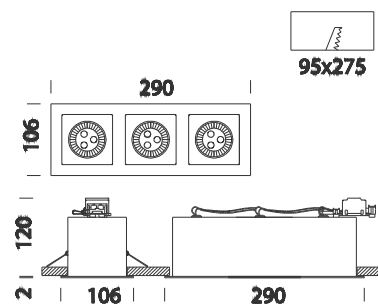

Minishop 3 - A - LED 7W - DIMM - 220-240V

Code	Gear	Kg	Colour	Dimensions	W Tot
22182673-00	CLD CELL	1.40	met. silver	290x106x120	7

Housing: Steel plate.

Coating: Humidity resistant acrylic-resin liquid paint, UV-stabilised.