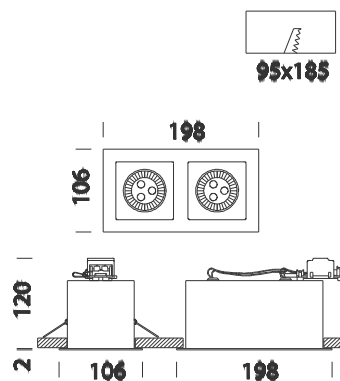

Minishop 2 - A - LED 7W - DIMM - 220-240V

Code	Gear	Kg	Colour	Dimensions	W Tot	lamp
22182672-00	CLD CELL	1.00	met. silver	198x106x120	7	POWERLED 7W-GU10-450lm-3000K - 25°

Housing: Steel plate.

Coating: Humidity resistant acrylic-resin liquid paint, UV-stabilised.