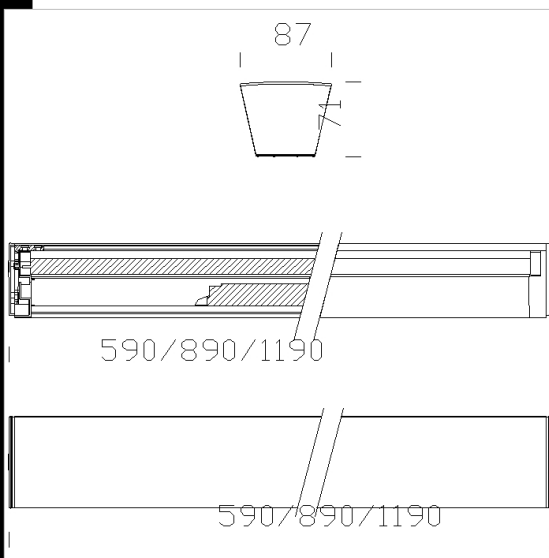

## Slimcover Silver - Design Paolo Bistacchi

A series of fixtures for interior wall mounting with T5 lamps. Their extremely rapid and easy installation together with their simple yet elegant design, make this series of products ideal for offices, lobbies and open-space areas. Their tasteful design and luminous efficiency create lighting effects full of atmosphere.

Housing: Extruded aluminium.

Lampholder: Polycarbonate with phosphorous bronze contacts

Electric gear: 230V/50Hz power supply with electronic ballast. Hard wire, cross section 0.50 sqmm, and high-temperature resistant (up to 90°C) PVC-HT sheath, in accordance with CEI 20-20 standards. 2P + T terminal block (maximum allowed lead cross section 2.5 sqmm.)

Lamps: Complete with high performance T5 lamps

Code	Gear	Kg	Watt	Base	Lamps	Colour
22182474-07	CELL-E	2,90	FL 1x54	G5	4450lm-4000K-Ra 1b	SILVER
22182470-00	CELL	1,45	FL 1x14	G5	1250lm-4000K-Ra 1b	SILVER
22182470-12	CELL-D	1,50	FL 1x14	G5	1250lm-4000K-Ra 1b	SILVER
22182471-12	CELL-D	2,00	FL 1x24	G5	1750lm-4000K-Ra 1b	SILVER
22182471-00	CELL	1,95	FL 1x24	G5	1750lm-4000K-Ra 1b	SILVER
22182472-00	CELL	2,55	FL 1x28	G5	2650lm-4000K-Ra 1b	SILVER
22182472-07	CELL-E	2,95	FL 1x28	G5	2650lm-4000K-Ra 1b	SILVER
22182473-12	CELL-D	2,10	FL 1x39	G5	3100lm-4000K-Ra 1b	SILVER
22182472-12	CELL-D	2,80	FL 1x28	G5	2650lm-4000K-Ra 1b	SILVER
22182474-00	CELL	2,70	FL 1x54	G5	4450lm-4000K-Ra 1b	SILVER
22182473-00	CELL	2,00	FL 1x39	G5	3100lm-4000K-Ra 1b	SILVER
22182474-12	CELL-D	1,30	FL 1x54	G5	4450lm-4000K-Ra 1b	SILVER

Download

DXF 2D  
- 182410.dxf