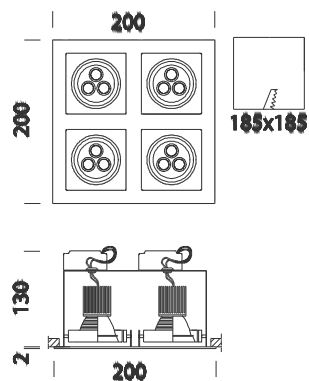

Minishop 4LL

Code	Gear	Kg	Colour	Dimensions	lamp
22182578-00	CLD CELL	1.30	met. silver	198x198x120	MASTERLED 3W-GU10-850cd-3000K-25°
22181779-00	CLD CELL	1.30	met. silver	198x198x120	

Housing: Steel plate.