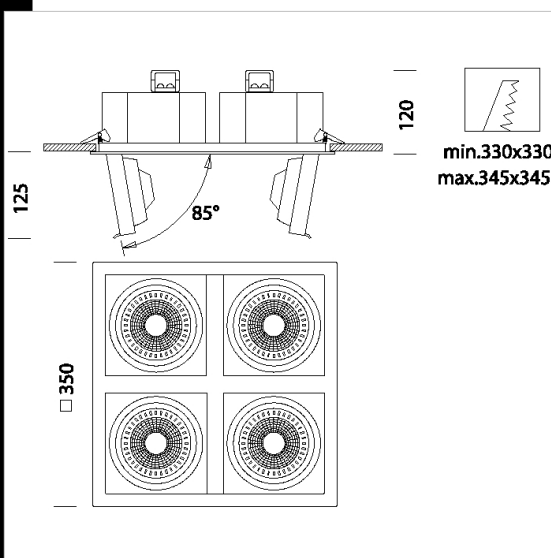

Code	Gear	Kg	Watt	Base	Lamps	Colour
22180614-00	CLD CELL-DI	3,42	LED COB 17W		2000lm-3000K - 38°-CRI 93	WHITE