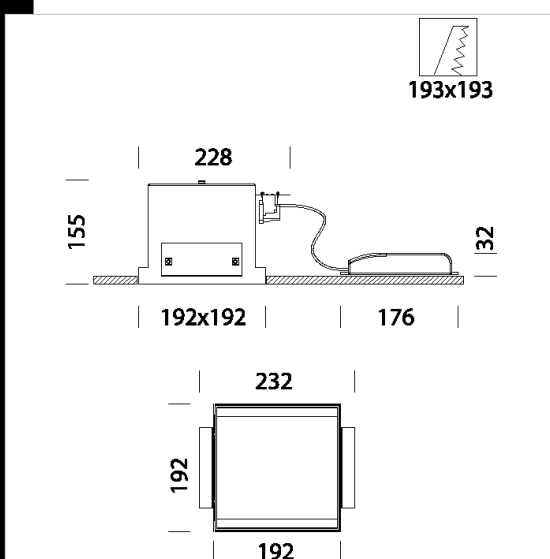

Housing: in steel plating complete with springs for recessed mounting.

Diffuser: in polycarbonate, shatterproof and self-extinguishing and plate in galvanized sheet.

Code	Gear	Kg	Lumen-K-CRI	WTot	Base	Colour
22180318-00	CELL	1.70	FLC 1x26D/E-1800lm-4000K-Ra 1b	26 W	G24q-3	BIANCO