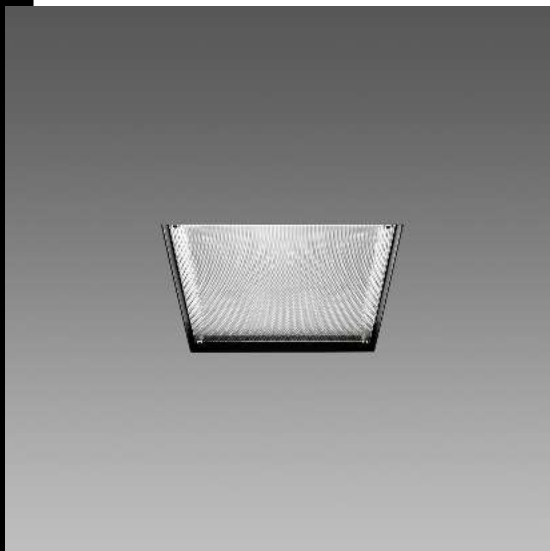

**Download**

DXF 2D  
- trimless1a.dxf

## Trimless A - Flush

A family of recessed square spotlights with and without trim, fitting low-energy fluorescent sources.

These recessed spotlights are available in many different versions and represent a huge quality leap in indoor lighting, remarkably improving the quality of the places where they are installed.

Housing: in steel plating complete with springs for recessed mounting.

Diffuser: in polycarbonate, shatterproof and self-extinguishing and plate in galvanized sheet.

Code	Gear	Kg	Lumen-K-CRI	WTot	Base	Colour
22180318-00	CELL	1.70	FLC 1x26D/E-1800lm-4000K-Ra 1b	26 W	G24q-3	BIANCO