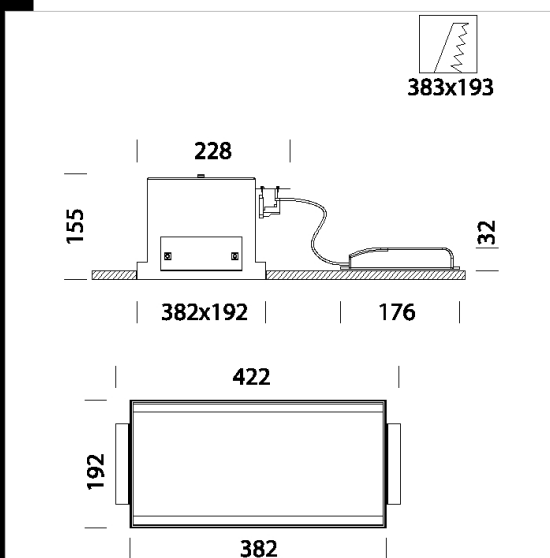

Download
DXF 2D
- trimless1b.dxf

Trimless B - Flush

A family of recessed square spotlights with and without trim, fitting low-energy fluorescent sources.

These recessed spotlights are available in many different versions and represent a huge quality leap in indoor lighting, remarkably improving the quality of the places where they are installed.

Housing: in steel plating complete with springs for recessed mounting.

Diffuser: in polycarbonate, shatterproof and self-extinguishing and plate in galvanized sheet.

| Code | Gear | Kg | Lumen-K-CRI | WTot | Base | Colour |
|-------------|------|------|--------------------------------|------|--------|--------|
| 22180311-00 | CELL | 2.63 | FLC 2x26D/E-1800lm-4000K-Ra 1b | 53 W | G24q-3 | BIANCO |

The reported luminous flux is the flux emitted by the light source with a tolerance of $\pm 10\%$ compared to the indicated value. The W tot column indicates the total wattage absorbed by the system without exceeding 10% of the indicated