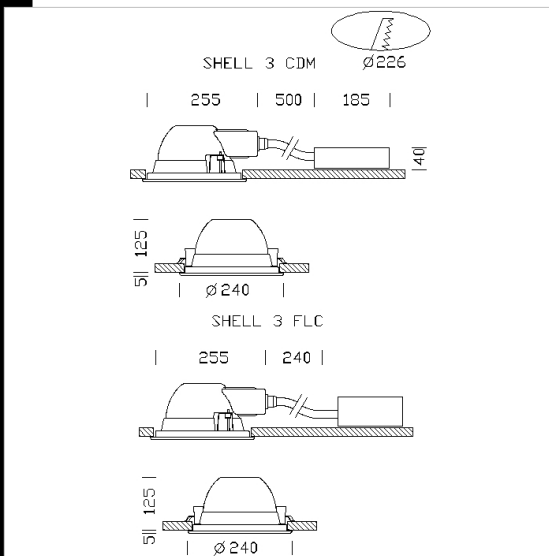

Download

DXF 2D
- shell3.dxf

Montaggi
- 771751 shell.pdf

Code	Gear	Kg	Watt	Base	Lamps	Colour
22175065-09	CELL-E	0,00	FLC 2x26D/E	G24q-3	1800lm-4000K-Ra 1b	WHITE
22175091-09	CELL-E	2,70	FLC 2x13D/E	G24q-1	900lm-4000k-Ra 1b	WHITE
22175091-08	CELL	2,20	FLC 2x13D/E	G24q-1	900lm-4000k-Ra 1b	WHITE
22175094-09	CELL-E	3,00	FLC 2x18D/E	G24q-2	1200lm-3000K-Ra 1b	SILVER
22175096-08	CELL	1,25	FLC 2x26D/E	G24q-3	1800lm-3000K-Ra 1b	SILVER
22175094-08	CELL	2,20	FLC 2x18D/E	G24q-2	1200lm-3000K-Ra 1b	SILVER
22175092-08	CELL	2,20	FLC 2x13D/E	G24q-1	900lm-4000k-Ra 1b	SILVER
22175097-08	CELL	1,40	CDM-T 70	G12	6600lm-3000K-Ra 1b	SILVER
22175092-09	CELL-E	2,55	FLC 2x13D/E	G24q-1	900lm-3000K-Ra 1b	SILVER
22175093-08	CELL	2,20				WHITE
22175093-09	CELL-E	3,00	FLC 2x18D/E	G24q-2	1200lm-3000K-Ra 1b	WHITE
22175096-09	CELL-E	3,00	FLC 2x26D/E	G24q-3	1800lm-4000K-Ra 1b	SILVER
22175095-08	CELL	1,25	FLC 2x26D/E	G24q-3	1800lm-3000K-Ra 1b	WHITE

Accessori