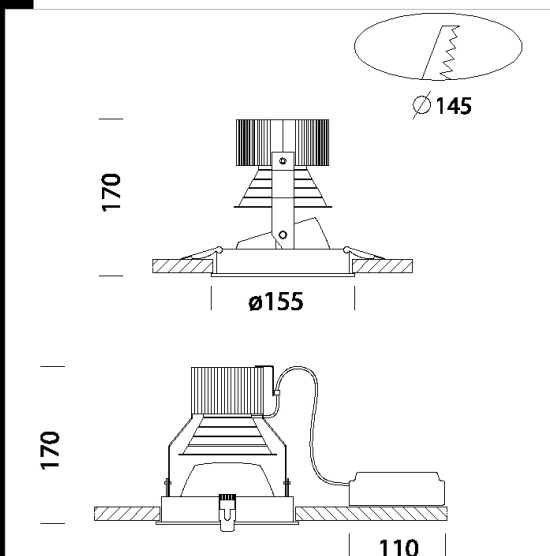

Housing adjustable: in die cast aluminium

Reflector: In coated, oxidised and high yield polished aluminium.

Painting: dust painted, using polyester epoxy paint to withstand UV rays.

Standards: Products complying with EN 60598-1-CEI 34.21 standards, with a degree of protection in compliance with EN 60529 standards.

LED 2000lm - 3000K - CRI 80 - DIM 1-10V

Power factor: 0.95

Luminous flux maintenance 70% 50000h (L70B50)

Photobiological safety class: Exempt group.

Code	Gear	Kg	Watt	Base	Lamps	Colour
22173919-00	CLD CELL-D	0,75	LED COB 20W	-	2000lm-3000K - 75°-CRI 80	WHITE