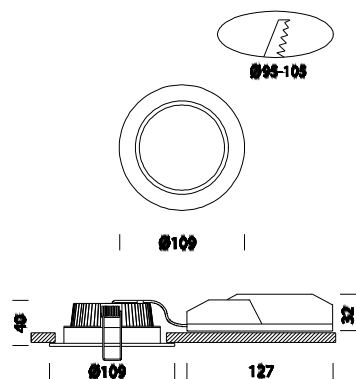

MicroLex LED

Code	Gear	Kg	Colour	Dimensions	W Tot	lamp
22173210-00	CLD CELL	0.30	white	0x0x40 $\varnothing 100$	12	LED white-900lm-4000K-CRI 80
22173213-00	CLD CELL	0.30	white	0x0x40 $\varnothing 100$	12	LED white-900lm-3000K-CRI 80

A new series of the popular and top-quality LEX recessed spotlights, very small and very small height suitable for countertops with limited space.

Housing: in die cast aluminium

Painting: dust painted, using polyester epoxy paint to withstand UV rays.

Standards: Products complying with EN 60598-1-CEI 34.21 standards, with a degree of protection in compliance with EN 60529 standards.

LED: 900lm - 3000/4000K - CRI 80 - IP44.