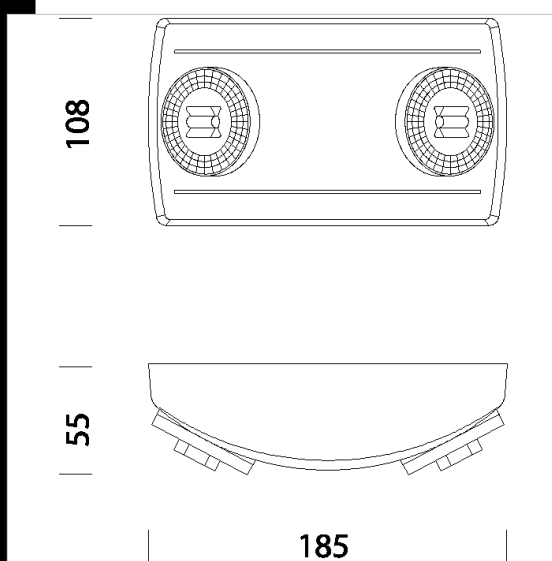

Download

- DXF 2D
- emergency3.dxf
- Montaggi
- EMERGENCY-3 rev2.pdf

Emergency 3

Emergency lighting is an essential safety system to ensure the protection of people during emergency situations.

People who are left in the dark during power outages or block-outs, especially in crowded places or during a catastrophic event, will feel uneasy, hence increasing the risk of getting hurt because uneasiness can easily turn into panic.

Therefore, an efficient emergency lighting system is an essential requirement to guarantee a safe and fast evacuation during emergencies.

If this system is designed in compliance with existing laws and regulations, it will provide the necessary aid that, together with adequate safety signals, will ensure a smooth evacuation from the premises.

Code	Gear	Kg	Lumen Output-K-CRI	WTot	Colour
22170718-00	CLD CELL-E	0,50	LED---	6 W	BIANCO

The reported luminous flux is the flux emitted by the light source with a tolerance of $\pm 10\%$ compared to the indicated value. The W tot column indicates the total wattage absorbed by the system without exceeding 10% of the indicated