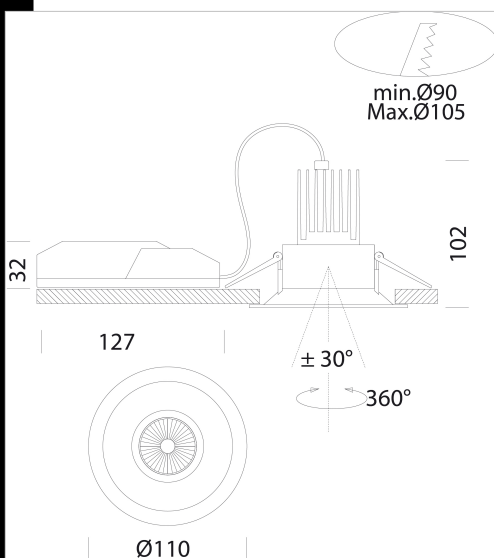

iSpot Professional 2 - DIMM

Housing: Die-cast aluminium
 Reflector: In metalized polycarbonate to high rendering.
 Regulations: Produced according to applicable EN60598 - CEI 34 - 21 standards, degree of protection according to EN 60529 standards
 LED COB 9W - 3000K - 870lm - CRI 92 - 60°
 LED COB 9W - 4000K - 900lm - CRI 92 - 60°
 Power factor: >= 0.9
 Luminous flux maintenance 70% 50000h (L70B50)
 Photobiological safety class: exempt group EN62471.

Code	Gear	Kg	Watt	Base	Lamps	Colour
22167610-00	CLD CELL-DI	0,40	LED COB 9W		870lm-3000K - 60°-CRI 92	WHITE
22167611-00	CLD CELL-DI	0,41	LED COB 9W		900lm-4000K - 60°-CRI 92	WHITE

- 360°
- v.a. IP20
- HOTEL
- Recycling
- CE
- U.V.
- Household
- Colour quality
- IK04
- v.l. IP44
- CLD CELL-D
- RGO
- 30°