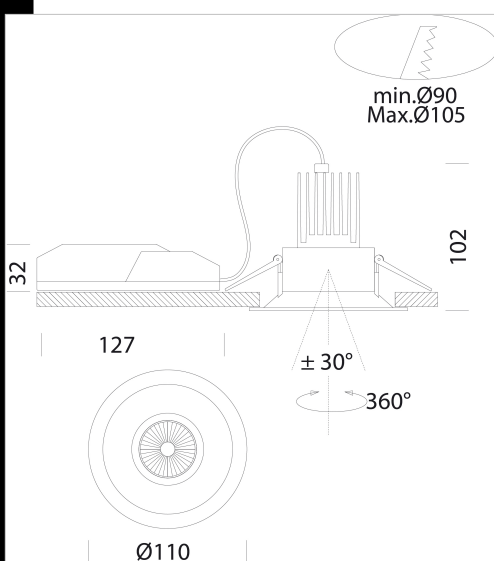

## iSpot Professional 1 - DIMM

Housing: Die-cast aluminium  
 Reflector: In metalized polycarbonate to high rendering.  
 Regulations: Produced according to applicable EN60598 - CEI 34 - 21 standards, degree of protection according to EN 60529 standards  
 LED COB 9W - 3000K - 870lm - CRI 92 - 60°  
 LED COB 9W - 4000K - 900lm - CRI 92 - 60°  
 Power factor: >= 0.9  
 Luminous flux maintenance 70% 50000h (L70B50)  
 Photobiological safety class: exempt group EN62471.

Code	Gear	Kg	Watt	Base	Lamps	Colour
22167510-00	CLD CELL-DI	0,42	LED COB 9W		870lm-3000K - 60°-CRI 92	WHITE
22167511-00	CLD CELL-DI	0,43	LED COB 9W		900lm-4000K - 60°-CRI 92	WHITE

- 360°
- v.a. IP20
- HOTEL
- Recycling symbol
- CE
- U.V.
- House icon
- Person icon
- Shopping bag icon
- Triangle icon
- DIMM
- Colour quality
- IK04
- v.l. IP44
- CLD CELL-D
- RGO
- 30°