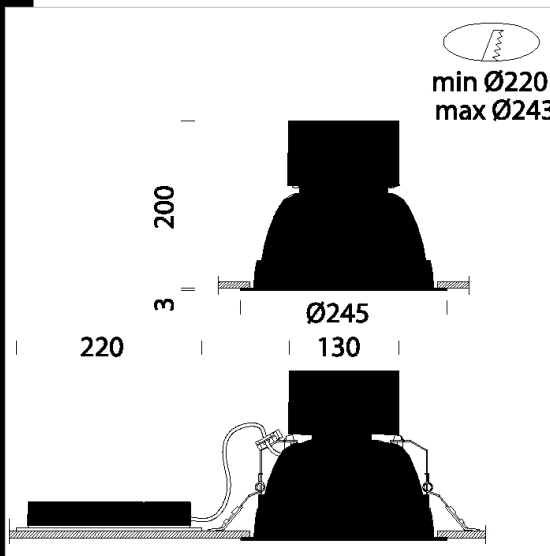

## Office 2 Dark - UGR<19

A family of fixtures designed to combine high energy saving with excellent light quality, to address diverse needs concerning both safety and maintenance. The fixture's design is extremely clean and functional. Manufactured in accordance with standards EN12464 for VDT  
Housing: Vandal-resistant, V2 self-extinguishing, UV-stabilized, anti-yellowing polycarbonate.  
Reflector: V2 self-extinguishing polycarbonate; aluminium powder coated through a C.V.D. hard-vacuum process for greater light control and efficiency.  
Equipment: Includes stainless steel springs ensuring perfect adherence to 1 to 20 mm. thick false ceilings  
Regulations: Manufactured in accordance with standards EN60598 – CEI 34 –21. Degree of protection in accordance with standards EN60529.  
LED: high-efficiency light sources DIMM 1/10V o DALI  
LED SLM 25W - 3000lm - 4000K - CRI92  
LED SLM 36W - 4500lm - 4000K - CRI92  
LED COB 25W - 3000lm - 4000K - CRI92  
LED COB 30W - 4800lm - 4000K - CRI92  
LED COB 36W - 5100lm - 4000K - CRI92  
LED COB CREE 49W - 7000lm - 4000K - CRI92  
LED COB CREE 63W - 8300lm - 4000K - CRI92  
Power factor: >0,95  
Luminous flux maintenance 70% 50000h (L70B50)  
Photobiological safety class: exempt group EN62471.