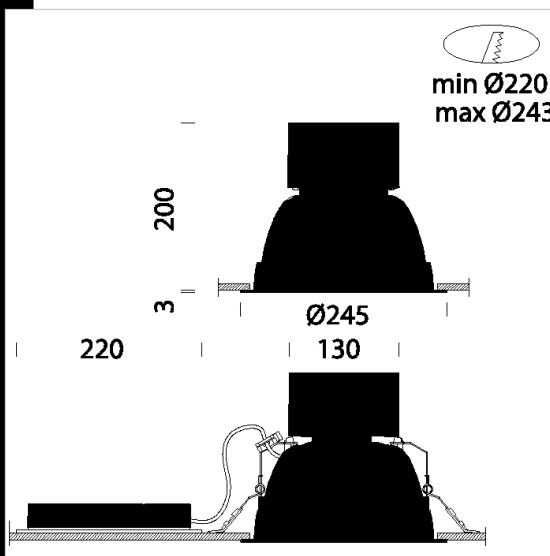

### Office 2 Matt

A family of fixtures designed to combine high energy saving with excellent light quality, to address diverse needs concerning both safety and maintenance. The fixture's design is extremely clean and functional. Manufactured in accordance with standards EN12464 for VDT  
 Housing: Vandal-resistant, V2 self-extinguishing, UV-stabilized, anti-yellowing polycarbonate.  
 Reflector: V2 self-extinguishing polycarbonate; aluminium matt coated through a C.V.D. hard-vacuum process for greater light control and efficiency.  
 Equipment: Includes stainless steel springs ensuring perfect adherence to 1 to 20 mm. thick false ceilings  
 Regulations: Manufactured in accordance with standards EN60598 – CEI 34 –21. Degree of protection in accordance with standards EN60529.  
 LED: high-efficiency light sources DIMM 1/10V o DALI  
 LED SLM 25W - 3000lm - 3000K - CRI92  
 LED SLM 36W 4500lm - 3000K - CRI92  
 LED COB 32W - 3400lm - 3500K - CRI92  
 LED COB 25W - 3000lm - 3000K - CRI92  
 LED COB 30W - 4800lm - 3000K - CRI92  
 LED COB CREE 63W - 8300lm - 4000K - CRI92  
 Power factor: >0,95  
 Luminous flux maintenance 70% 50000h (L70B50)  
 Photobiological safety class: exempt group EN62471.