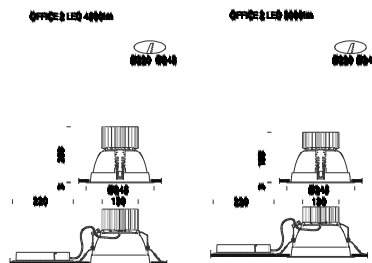

Office 2 Dark

Code	Gear	Kg	Colour	Dimensions	W Tot	lamp
22152510-00	CLD CELL	1.20	aluminium	0x0x200 Ø245	27	LED SLM Gen IV-3000lm-3000K-CRI 80
22152511-00	CLD CELL	1.20	aluminium	0x0x200 Ø245	44	LED SLM Gen IV-4500lm-3000K-CRI 80
22152510-1241	CLD CELLDD	1.20	aluminium	0x0x200 Ø245	27	LED COB 3000-3000lm-3000K-CRI 80
22152511-1241	CLD CELLDD	1.20	aluminium	0x0x200 Ø245	44	LED SLM Gen IV-4500lm-3000K-CRI 80
22152572-00	CLD CELL	1.20	aluminium	0x0x200 Ø245	26	LED SLM Gen IV-3000lm-4000K-CRI 80
22152573-00	CLD CELL	1.20	aluminium	0x0x200 Ø245	43	LED SLM Gen IV-4500lm-4000K-CRI 80
22152570-00	CLD CELL	1.20	aluminium	0x0x200 Ø245	25	LED COB 3000-3000lm-4000K-CRI 80
22152571-00	CLD CELL	1.20	aluminium	0x0x200 Ø245	46	LED COB 4700-4700lm-4000K-CRI 80
22152574-00	CLD CELL	1.20	aluminium	0x0x200 Ø245	51	LED COB 5000 LG-5450lm-3000K-CRI 80
22152575-00	CLD CELL	1.20	aluminium	0x0x200 Ø245	52	LED COB 6000 LG-6000lm-4000K-CRI 80
22152572-1241	CLD CELLDD	1.20	aluminium	0x0x200 Ø245	26	LED SLM Gen IV-3000lm-4000K-CRI 80
22152573-1241	CLD CELLDD	1.20	aluminium	0x0x200 Ø245	43	LED SLM Gen IV-4500lm-4000K-CRI 80
22152574-1241	CLD CELLDD	1.20	aluminium	0x0x200 Ø245	51	LED COB 5000 LG-5450lm-3000K-CRI 80
22152575-1241	CLD CELLDD	1.20	aluminium	0x0x200 Ø245	52	LED COB 6000 LG-6000lm-4000K-CRI 80

Reflector: V2 self-extinguishing polycarbonate; aluminium powder coated through a C.V.D. hard-vacuum process for greater light control and efficiency.

Regulations: Manufactured in accordance with standards EN60598 - CEI 34 -21. Degree of protection in accordance with standards EN60529.