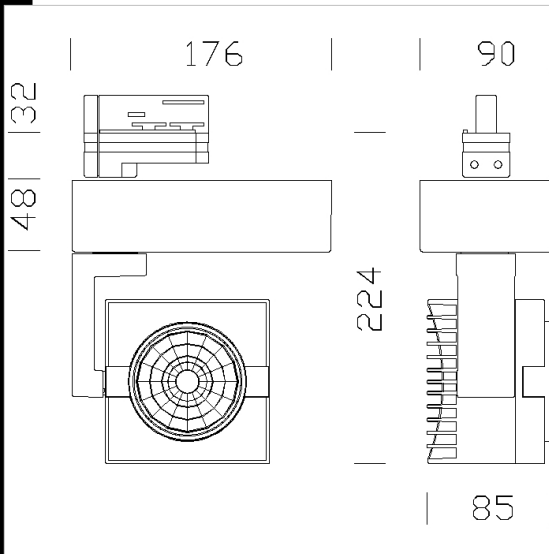

Code	Gear	Kg	Watt	Base	Lamps	Colour
22103414-05	CLD CELL	1,55	LED COB 42W		4700lm-3000K-CRI>90 below bbl	WHITE
22103434-05	CLD CELL	2,00	LED COB 42W		4700lm-3000K-CRI>90 below bbl	BLACK
22103474-05	CLD CELL	2,00	LED COB 42W		4700lm-3000K-CRI>90 below bbl	SILVER