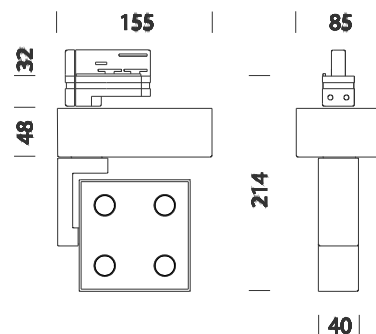

Matrix 4 Spot

Code	Gear	Kg	Colour	Dimensions	W Tot	lamp
22101414-00	CLD CELL	1.80	white	155x82x205	12	LED 4x3W-1240lm-4000K-CRI 80
22101474-00	CLD CELL	1.80	met. silver	155x82x205	12	LED 4x3W-1240lm-4000K-CRI 80
22101434-00	CLD CELL	1.80	black	155x82x205	12	LED 4x3W-1240lm-4000K-CRI 80
22101414-12	CLD CELL-D	1.80	white	155x82x205	12	LED 4x3W-1240lm-4000K-CRI 80
22101434-12	CLD CELL-D	1.80	black	155x82x205	12	LED 4x3W-1240lm-4000K-CRI 80
22101474-12	CLD CELL-D	1.80	met. silver	155x82x205	12	LED 4x3W-1240lm-4000K-CRI 80

Housing: in die-cast aluminium with a central shaft to carry cables.

Coating: UV-resistant acrylic resin powder coating.

Standard: manufactured pursuant to EN 60598-1-CEI 34.21 and with a degree of protection pursuant to EN 60529.