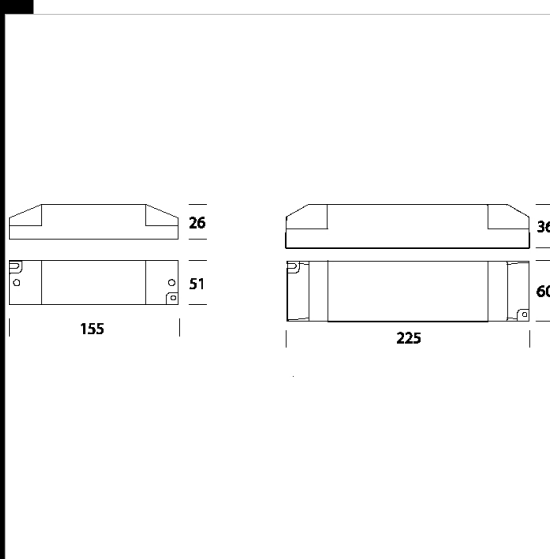

Download

DXF 2D
- 99057.dxf

Code	Gear	Kg	Lumen-K-CRI	WTot
22099058-00	CLD CEL	0,50	70w---	0 W

Prodotti

- Striscia LED 24V - RGB

The reported luminous flux is the flux emitted by the light source with a tolerance of $\pm 10\%$ compared to the indicated value. The W tot column indicates the total wattage absorbed by the system without exceeding 10% of the indicated