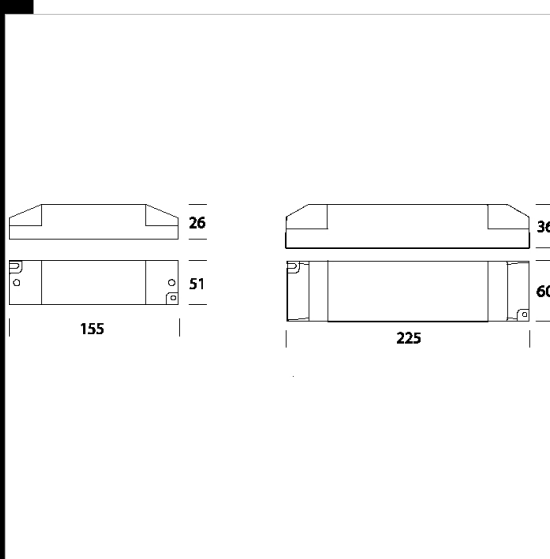

Download

DXF 2D
- 99057.dxf

Code	Gear	Kg	Lumen-K-CRI	WTot
22099057-00	CLD CEL	0,50	70w---	0 W

Prodotti

- Striscia LED 24V - RGB

The reported luminous flux is the flux emitted by the light source with a tolerance of $\pm 10\%$ compared to the indicated value. The W tot column indicates the total wattage absorbed by the system without exceeding 10% of the indicated