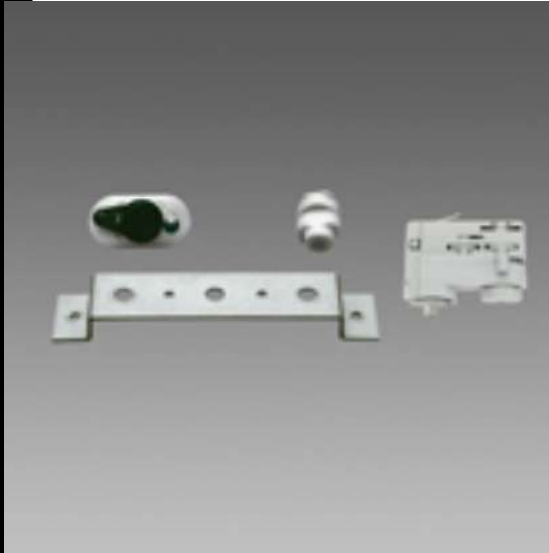

## Bracket + Universal adapter

Packaging complete with installation bracket, electric + mechanical adaptor.

Download

Code	Kg	WTot	Colour
22093571-00	0,28	0 W	GREY

### Prodotti

- Compendio - COB

- Compendio track

The reported luminous flux is the flux emitted by the light source with a tolerance of  $\pm 10\%$  compared to the indicated value. The W tot column indicates the total wattage absorbed by the system without exceeding 10% of the indicated