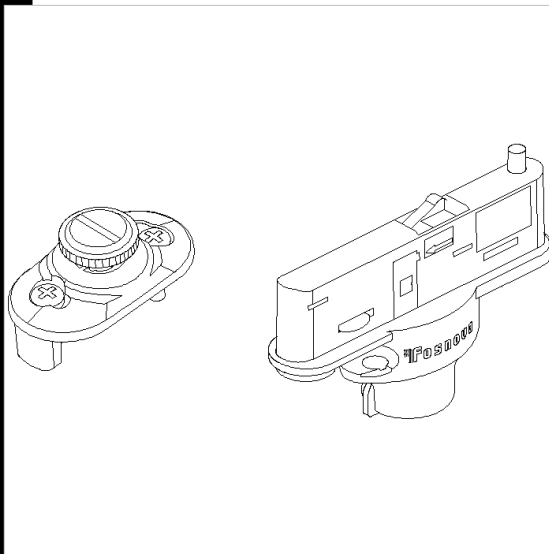

Download

DXF 2D
- admel.dxf

Mechanical + power adapter

To be used with: Daryl, Tekno, Gotham, Trial-one, Colt, Epik. Max load: 20 kgs.

| Code | Kg | WTot | Colour |
|-------------|------|------|--------|
| 22093315-00 | 0.19 | 0 W | WHITE |
| 22093334-00 | 0.19 | 0 W | BLACK |
| 22093371-00 | 0.19 | 0 W | GREY |