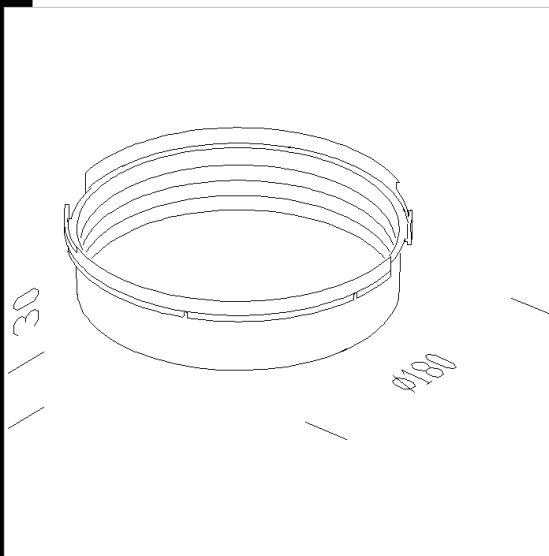

Download

DXF 2D
- 92513.dxf

Skirt

Colored skirt to be attached to accessory Ring + glass or ring only

Code	Kg	WTot	Colour
22092524-00	0.09	0 W	RED
22092555-00	0.09	0 W	YELLOW
22092583-00	0.09	0 W	BLUE
22092546-00	0.09	0 W	GREEN
22092513-00	0.09	0 W	WHITE

Products

- Shell 2

- Shell 3 IP44+IP20

- Shell 1 IP44

The reported luminous flux is the flux emitted by the light source with a tolerance of $\pm 10\%$ compared to the indicated value. The W tot column indicates the total wattage absorbed by the system without exceeding 10% of the indicated