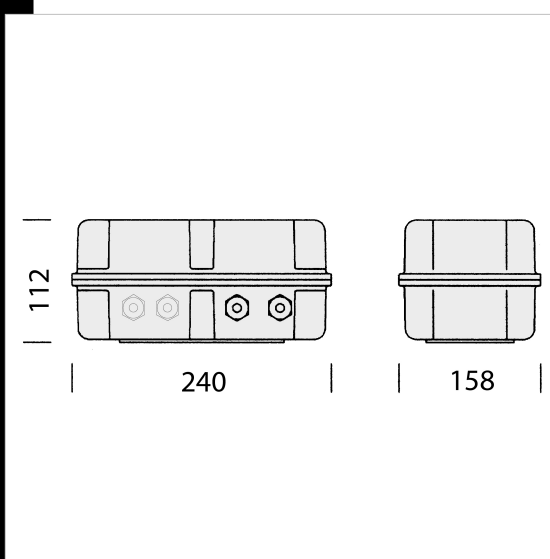

IK08

IP65

Download

DXF 2D
- casfos.dwg

Waterproof gear box with LED FULLCOLOR power supply and DMX interface

IP65 box with power supply 24V 100W for FULLCOLOR LED modules. Supplied with electronic card with controller / DMX Interface, 6 cable glands, 912 mm diameter. It powers up to 3 LISET IP65 22017177/78/79-00 for a total of up to 100w. After accessory n. 26 (2292054-00), accessory code 22092052-00 must be used.

Code	Gear	Kg	WTot
22092054-00	CLD	2,60	0 W

The reported luminous flux is the flux emitted by the light source with a tolerance of $\pm 10\%$ compared to the indicated value. The W tot column indicates the total wattage absorbed by the system without exceeding 10% of the indicated