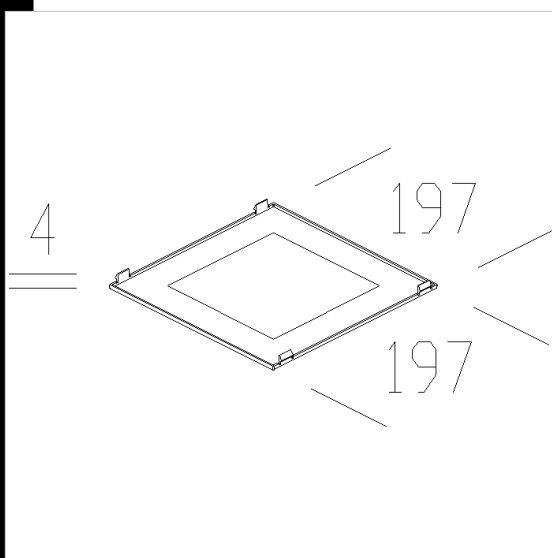

v.l.  
IP23

**Download**

DXF 2D  
- 91813.dxf

Coloured filter - Office 7/8

Code	Kg	WTot	Colour
22091829-00	0.05	0 W	ROSSO
22091841-00	0.05	0 W	VERDE
22091886-00	0.05	0 W	BLU
22091855-00	0.05	0 W	GIALLO

**Products**

- Office 7 - square

- Office 8 - RAL 9010

The reported luminous flux is the flux emitted by the light source with a tolerance of  $\pm 10\%$  compared to the indicated value. The W tot column indicates the total wattage absorbed by the system without exceeding 10% of the indicated