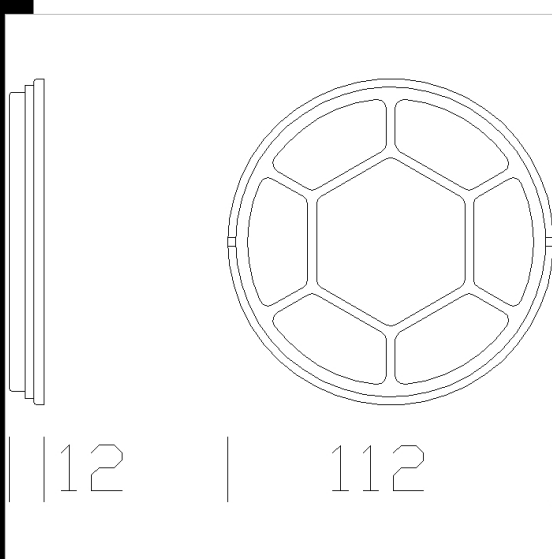

Glass + frame

Tempered protective glass, complete with frame and guard.

Code	Kg	WTot	Colour
22091017-00	0.07	0 W	WHITE
22091002-00	0.07	0 W	BLACK

Products

- King outer wall

- King

- King CDM-T

The reported luminous flux is the flux emitted by the light source with a tolerance of $\pm 10\%$ compared to the indicated value. The W tot column indicates the total wattage absorbed by the system without exceeding 10% of the indicated